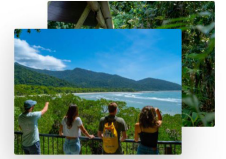

Daintree Rainforest Tours

Daintree Rainforest Tour			Ultimate Daintree Tour			Packages		
Adult (19+ years)	Child (11-18 years)	Family (2 Adults + 2 Children)	Adult (19+ years)	Child (11-18 years)	Family (2 Adults + 2 Children)	- Save by combining tour! 3 amazing packages to choose from - Experience Great Barrier Reef & Daintree National Park - Combine with a snorkelling or diving tour		
$220	$199	$738.50	$295	$245	$955	Please contact us on 07 4231 8012 for pricing information.		

Enjoy interpretive sheltered walks, bush lunch with barbecue   Enjoy the Daintree in a whole new way with our Ultimate